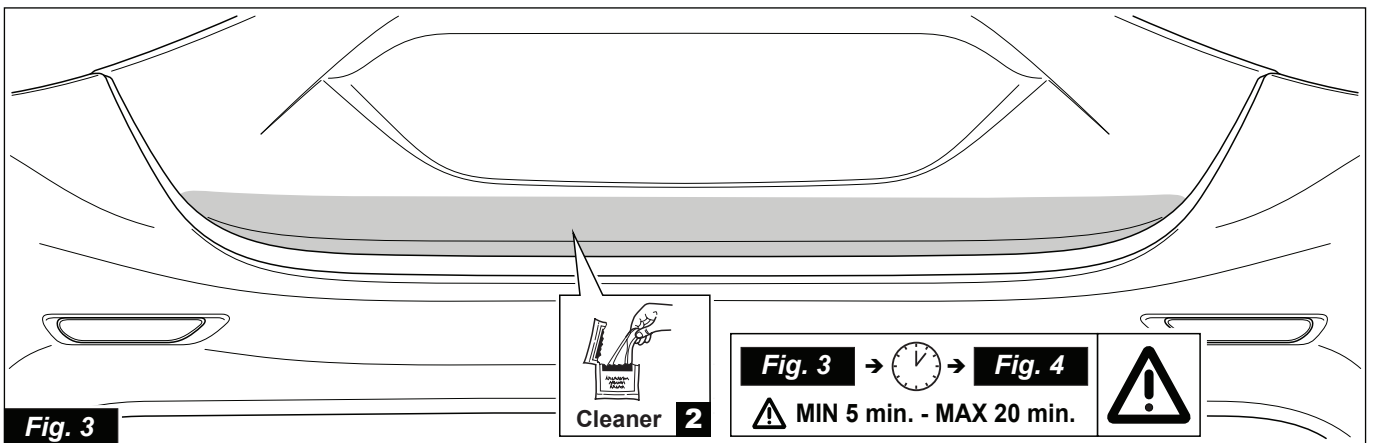

INFINITI

Part Number

KE791-5D020 CHROME

QX30
Nissan International S.A.

LIST OF PARTS

No.	PART NAME	Q.TY
1	Trunk lower finisher	1
2	Cleaner tissue	1
3	Installation Instruction Replacement Template	1

Note: Dealer Installation Recommended