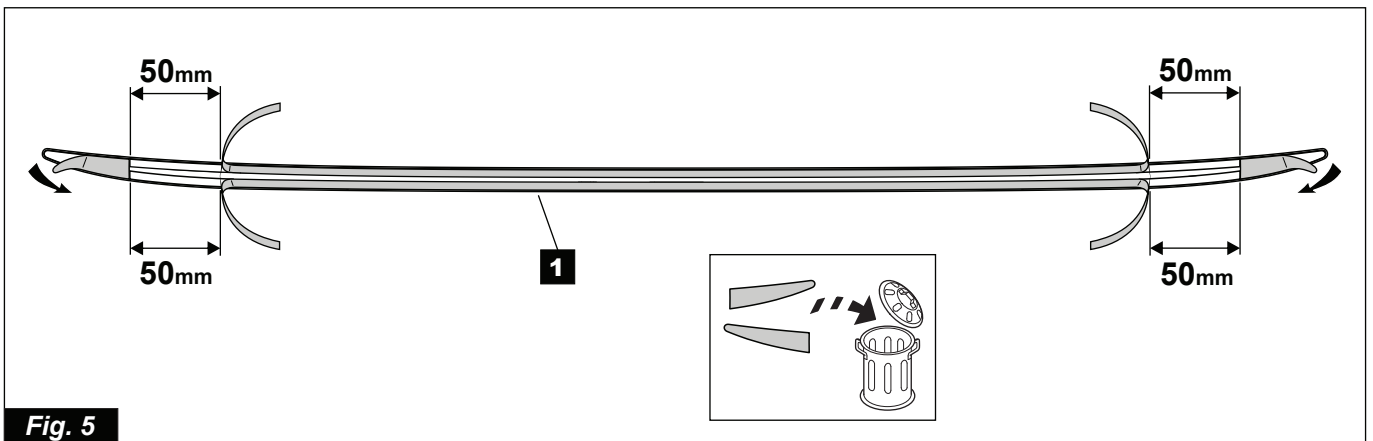

INFINITI

Part Number

KE791-5D020 CHROME

QX30
Nissan International S.A.

LIST OF PARTS

No.	PART NAME	Q.TY
1	Trunk lower finisher	1
2	Cleaner tissue	1
3	Installation Instruction Replacement Template	1

Note: Dealer Installation Recommended

Fig. 6

Fig. 7

Fig. 8

Fig. 9