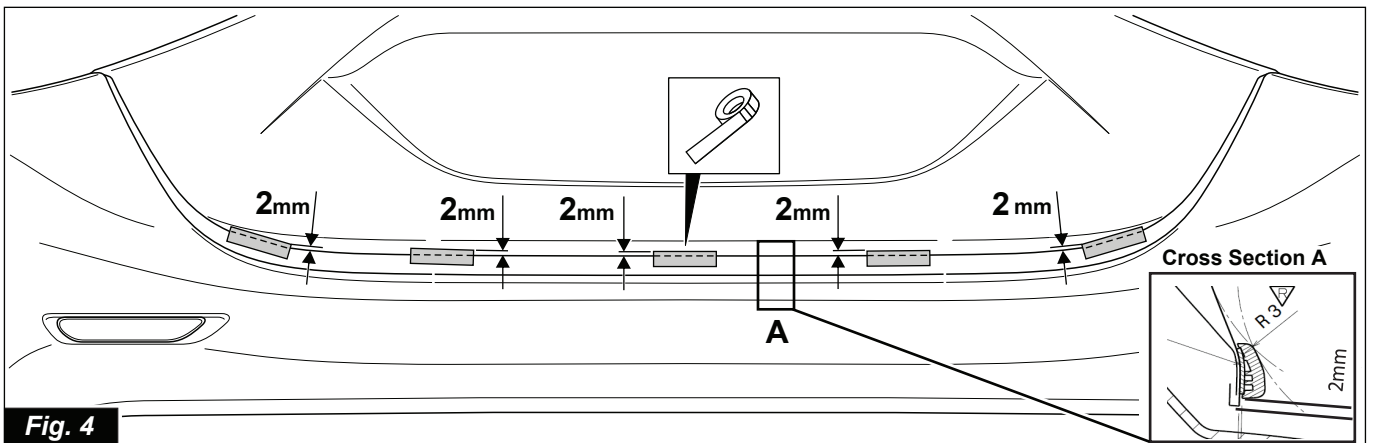

INFINITI

Part Number

KE791-5D020 CHROME

QX30
Nissan International S.A.

LIST OF PARTS

No.	PART NAME	Q.TY
1	Trunk lower finisher	1
2	Cleaner tissue	1
3	Installation Instruction Replacement Template	1

Note: Dealer Installation Recommended

Fig. 6

Fig. 7

Fig. 8

Fig. 9