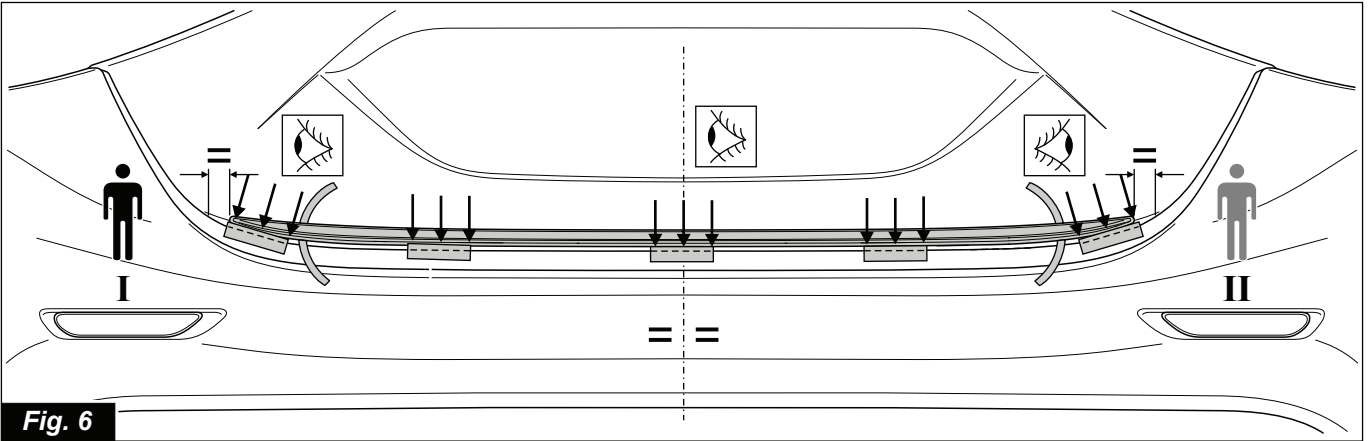

INFINITI

Part Number

KE791-5D020 CHROME

QX30
Nissan International S.A.

LIST OF PARTS

No.	PART NAME	Q.TY
1	Trunk lower finisher	1
2	Cleaner tissue	1
3	Installation Instruction Replacement Template	1

Note: Dealer Installation Recommended