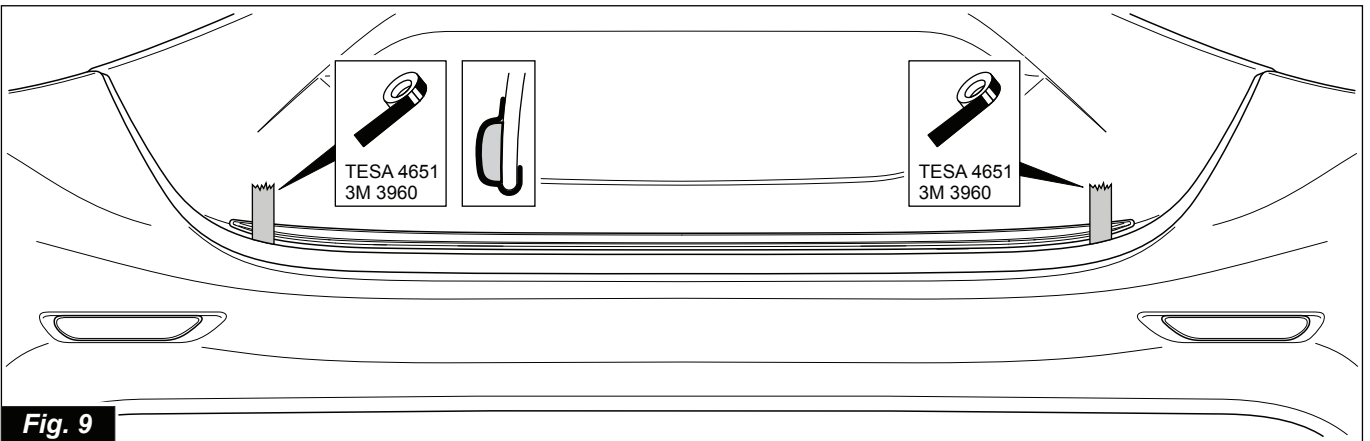

INFINITI

Part Number

KE791-5D020 CHROME

QX30
Nissan International S.A.

LIST OF PARTS

No.	PART NAME	Q.TY
1	Trunk lower finisher	1
2	Cleaner tissue	1
3	Installation Instruction Replacement Template	1

Note: Dealer Installation Recommended

Fig. 6

Fig. 7

Fig. 8

Fig. 9