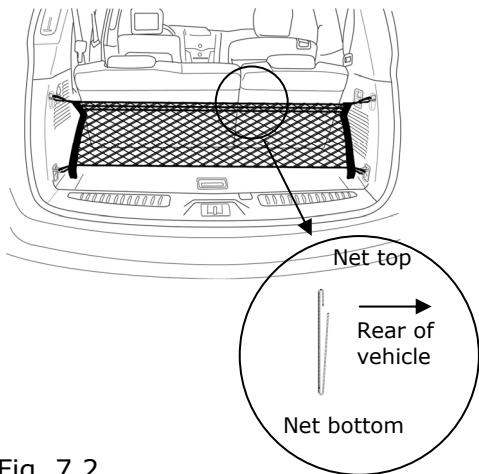

Genuine Parts

INFINITI®

INSTALLATION INSTRUCTIONS

1. DESCRIPTION:	CARGO NET	
2. APPLICATION:	INFINITI QX56 (2011MY)	
3. PART NUMBER:	999C1 3X000	
4. KIT CONTENTS:		
Item	Qty	Description
A	1	CARGO NET
B	1	INSTALLATION INSTRUCTION REPLACEMENT TEMPLATE
5. TOOLS REQUIRED:		
None		
6. INSTALLATION PRECAUTIONS / NOTES:		
<ol style="list-style-type: none"> 1. Ensure that net is securely attached so cargo does not fall out during transit. 2. Keep this installation instruction sheet with Vehicle Owner's Manual for future reference. 3. Max load not to exceed 30 lbs. 		

7. INSTALLATION

Fig. 7.1

Fig. 7.2

- 1) Locate the D-rings in the cargo area (4 total). (Fig. 7.1 shows passenger side only.)
- 2) Attach the cargo net hooks on the net to the D-Rings on the passenger side.
- 3) Attach the cargo net hooks on the other side of the net to the D-Rings on the driver's side. Make sure the opening on the top of the net is facing rear of the vehicle. (Fig. 7.2)